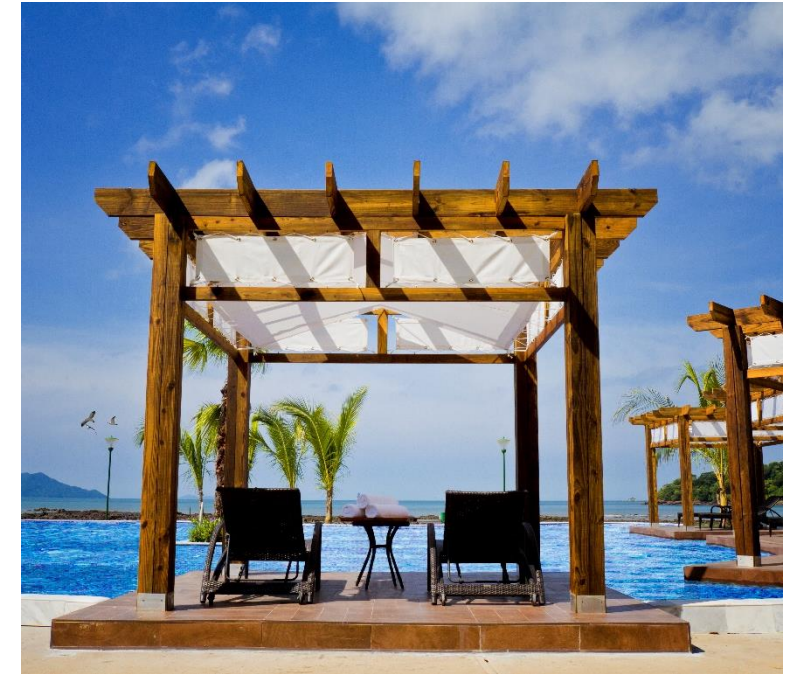

PLAYA BONITA
RESIDENCES

CASA
BONITA

Entrada
Westin Playa Bonita

THE PROJECT

CASA
BONITA

Playa Bonita Residences is an exclusive city/beach Project, with spectacular views to the Pacific Ocean and the Panama Canal. Within this project is Casa Bonita, a spectacular residential apartment tower with a Greco-Mediterranean style.

FLOORPLAN

CASA
BONITA

Rainforest View

Ocean View

AMENITIES

CASA
BONITA

- At the top two levels, complete social area with a 360° view, pool, gym, open terrace and ballroom

- Membership of prestigious private beach club, *Pearl Club*
- Private pool and access to beach
- Gym
- Worldclass Spa and Wellness Center
Sensory Spa by Clarins