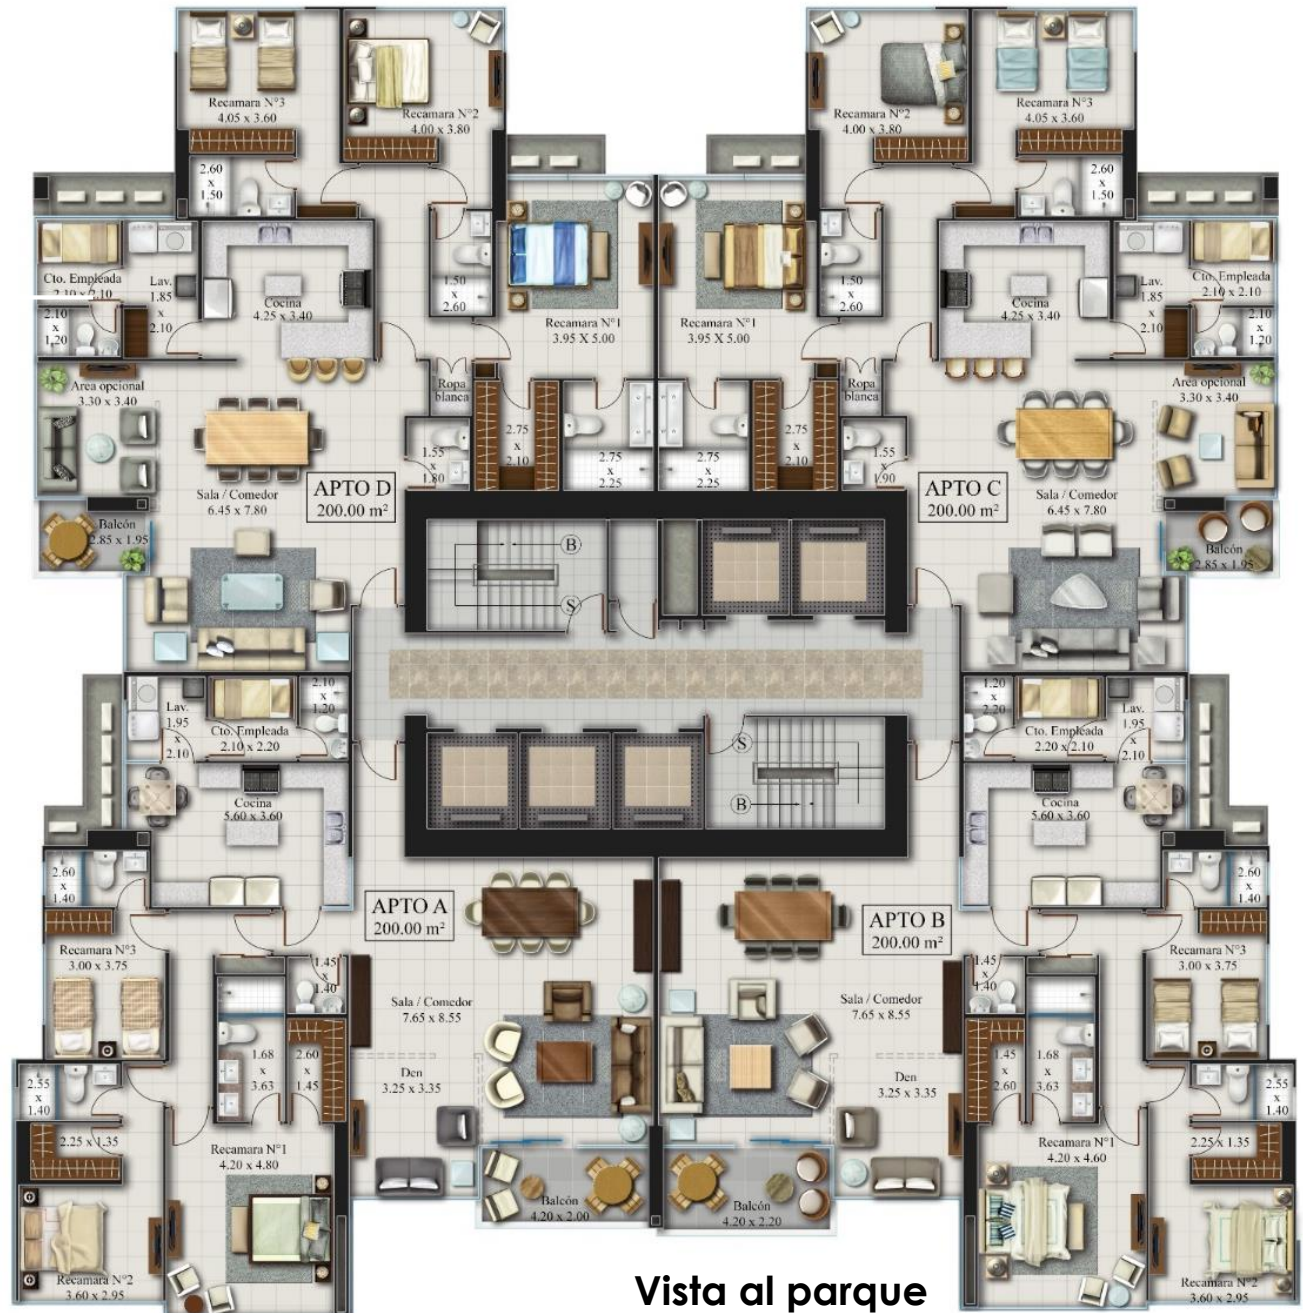

APARTAMENTOS

Apartaments

- 2,152 sq ft apartments.
- Three bedrooms.
- Full kitchen area.
- Master bedroom with full bathroom and walk-in closet.
- Two secondary bedrooms with bathroom and walk-in closets.
- Family room: living room, dining room, den and balcony.
- Maid's room with bathroom.

Atelier
COSTA DEL ESTE