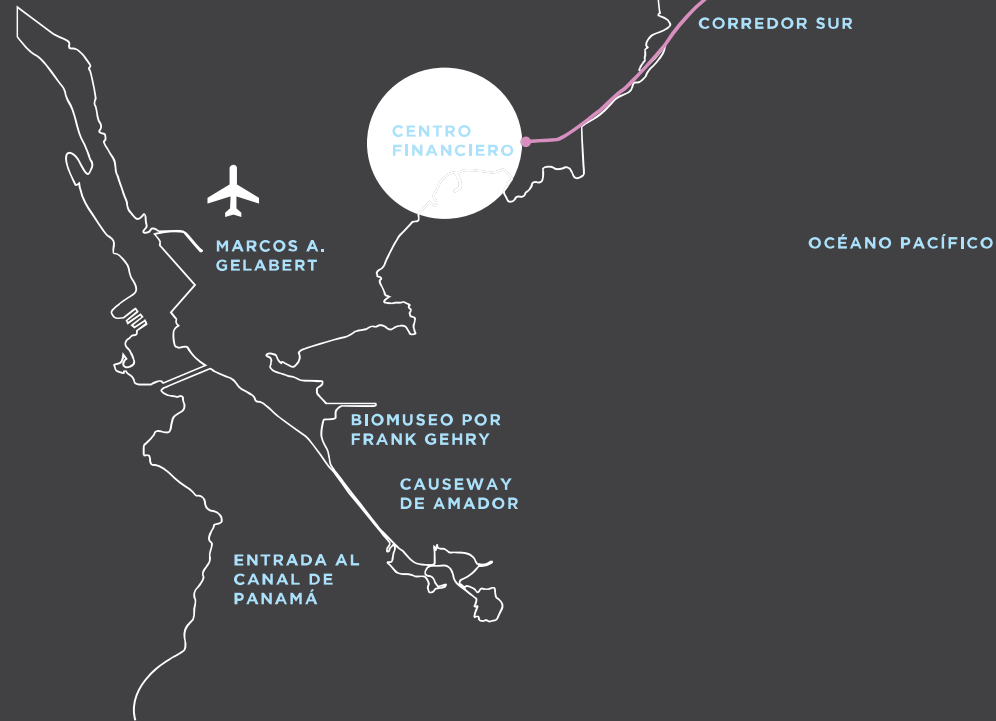

AEREOPUERTO
INTERACIONAL DE
TUCUMEN

- COSTA DEL ESTE
- CENTRO FINANCIERO
- CORREDOR SUR